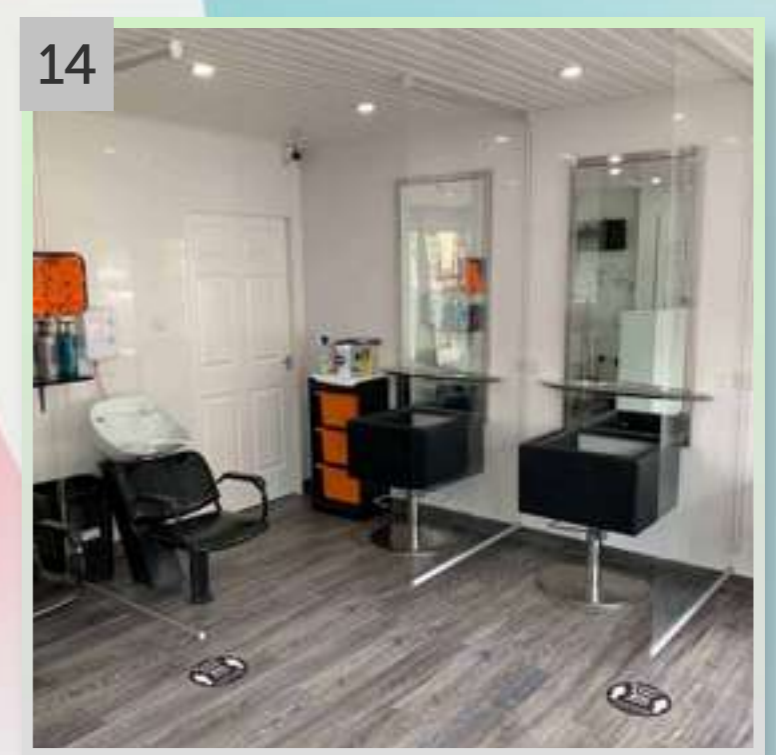

Manufacturing the Impossible™

SOCIAL DISTANCING / SNEEZE GUARDS / HANGING RAILS / SANITISING & DEMO COUNTERS

Ideal for education, retail, offices, bars &
restaurants, salons & gyms.

Lightweight and versatile.

Framed guards are customisable from 1.25m to
2.4m wide and 0.85m to 2.2m high

Manufacturers to British Standards in our factory since the year 2000 of
VERY Portable Graphic Display & Exhibition Stand Systems and Banner &
Literature Stands - promoting Brands and Corporations worldwide