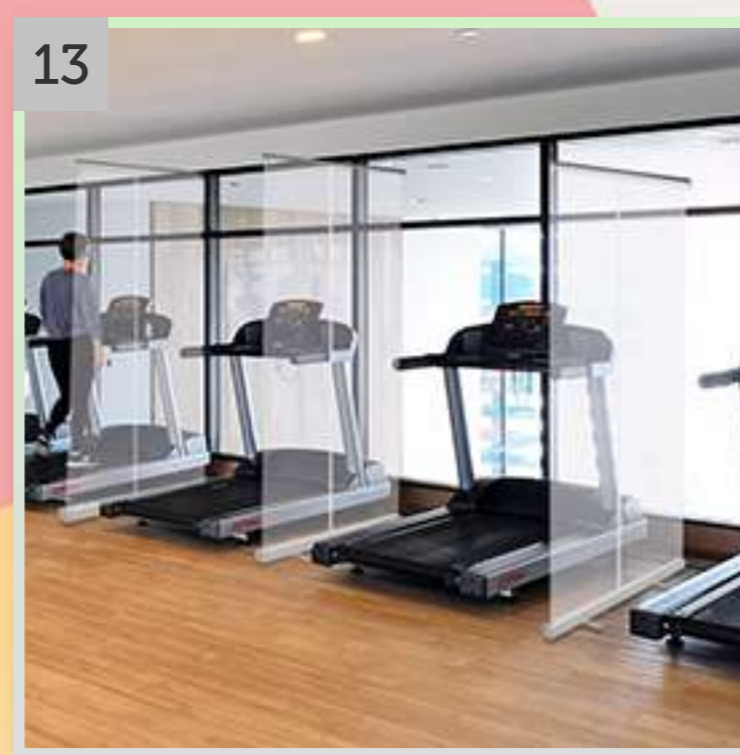

Manufacturing the Impossible™

SOCIAL DISTANCING / SNEEZE GUARDS / HANGING RAILS / SANITISING & DEMO COUNTERS

Ideal for education, retail, offices, bars &
restaurants, salons & gyms.

Lightweight and versatile.

Framed guards are customisable from 1.25m to
2.4m wide and 0.85m to 2.2m high

Manufacturers to British Standards in our factory since the year 2000 of
VERY Portable Graphic Display & Exhibition Stand Systems and Banner &
Literature Stands - promoting Brands and Corporations worldwide